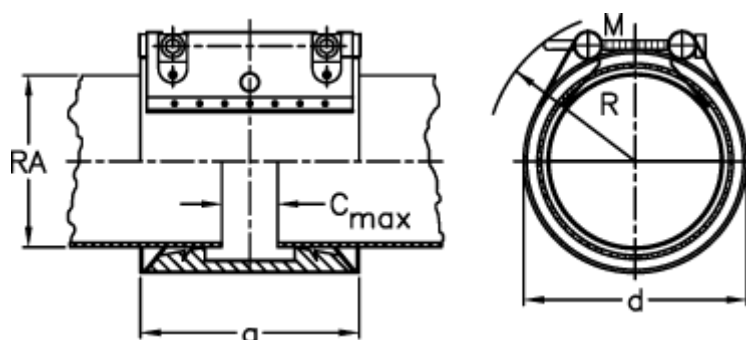

Article number: 025819360140

Description: Norma Connect pipe coupling
PLAST GRIP PGL W5 Ø=140,0 EPDM, 16 bar

Measures

a	= 115.0
C max with insertion band	= 25
d	= 170
M (screw)	= M12
Nominal pressure (bar)	= 16
R	= 200
RA	= 140.0
RA min-RA max plastic	= 139,0-141,0

Weight a piece = 3.4